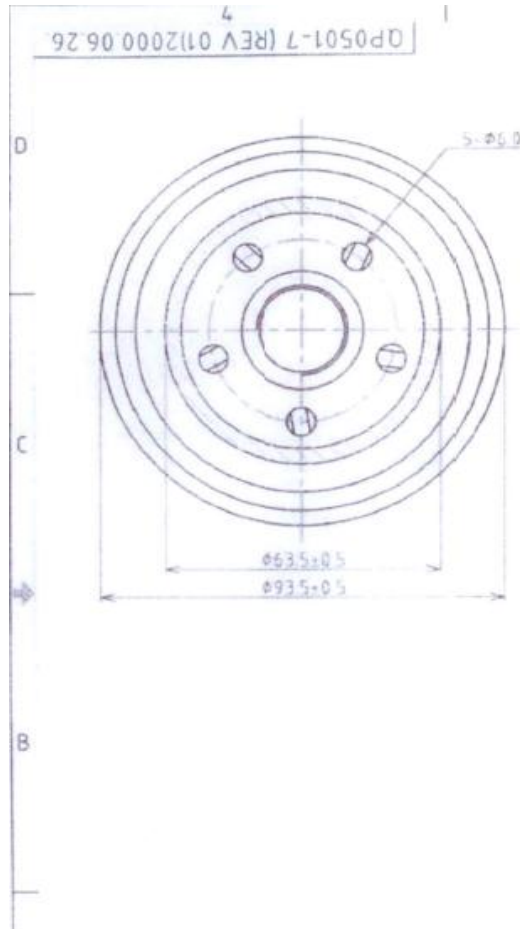

NOTE(S):
Thread(3/4-16UNF)
TORQUE-2/3

NO	DESCRIPTION	MAT'L	Q'TY	REMARKS
9	BY-PASS	PAPER	1	
8	RING	NBR	1	
7	NUT	PLASTIC	1	M36x1.5P
6	LOWER PLATE	EGI	1	
5	PEPARATOR P/L	CR	1	
4	OUT GASKET	NBR	1	
3	BOTTOM PLATE	PO	1	2.3T
2	SEMMING CAP	CR	1	0.6T
1	HOUSING	CR	1	φ90x135