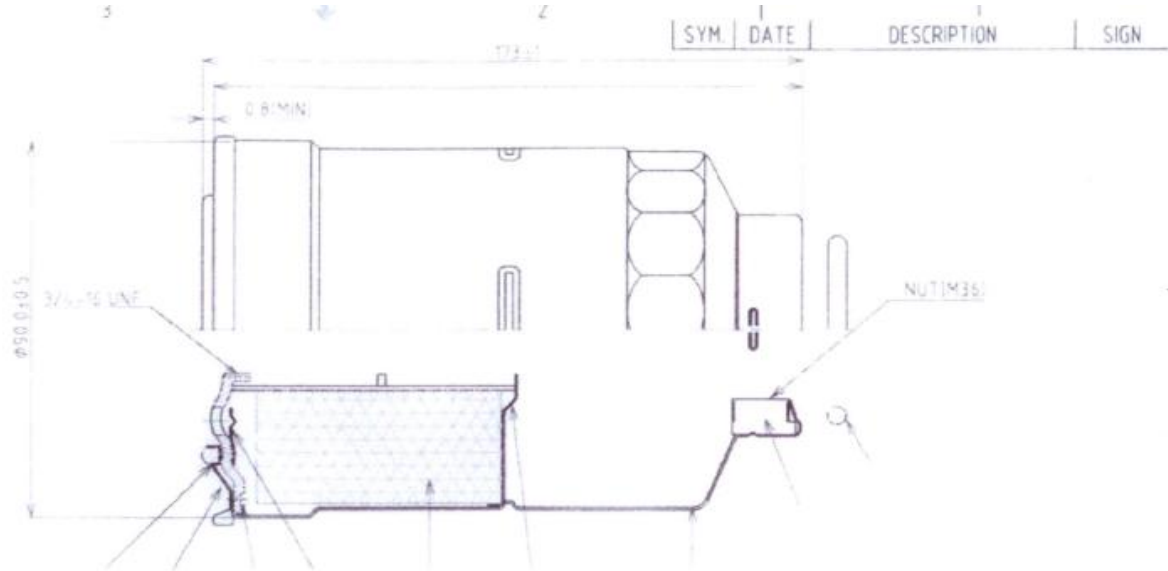

NOTE(S):
Thread(3/4-16UNF)
TORQUE-2/3

NO	DESCRIPTION	MAT'L	Q'TY	REMARKS
9	BY-PASS	PAPER	1	
8	RING	NBR	1	
7	NUT	PLASTIC	1	M36x1.5P
6	LOWER PLATE	EGI	1	
5	PEPARATOR P/L	CR	1	
4	OUT GASKET	NBR	1	
3	BOTTOM PLATE	PO	1	2.3T
2	SEMMING CAP	CR	1	0.6T
1	HOUSING	CR	1	φ90x135