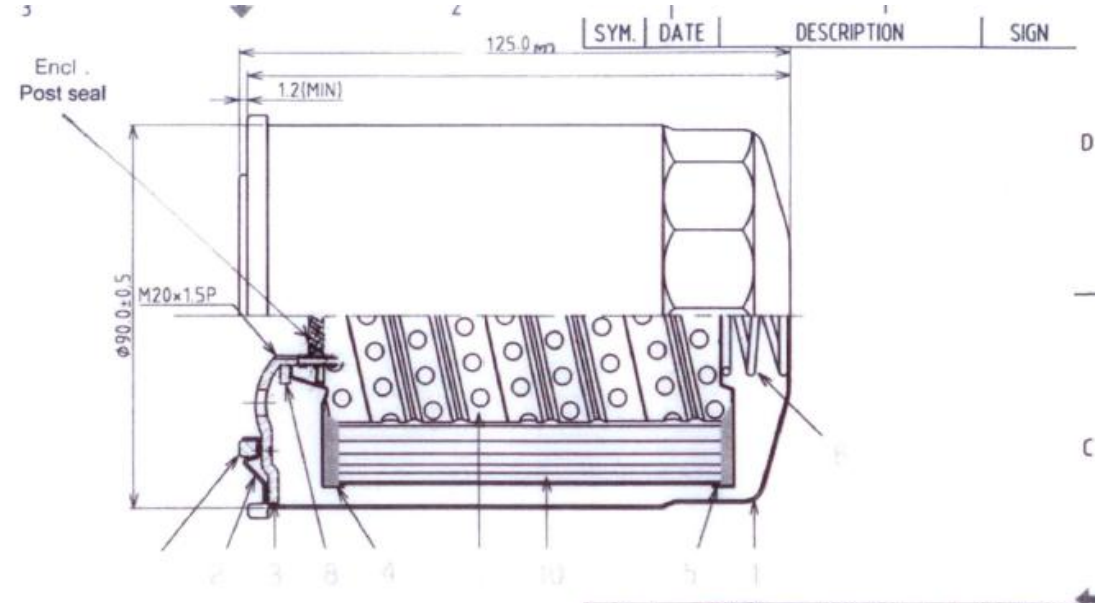

NOTE(S) :

Thread (M20×1.5P)

Paper area(cm²) : 1,512

Fold attitude : 14

10	PAPER	SK2850	1	90×14×60
9	CORE	CR	1	H90
8	IN GASKET	NBR	1	RING
7	OUT GASKET	NBR	1	
6	SPRING	SPS	1	ϕ2.3×H34
5	END PLATE LOWER	CR	1	ϕ80
4	END PLATE UPPER	CR	1	ϕ80
3	BOTTOM PLATE	PO	1	2.3T
2	SEMMINGCAP	EGI	1	0.6T
1	HOUSING	CR	1	
NO	DESCRIPTION	MAT'L	Q'TY	REMARKS