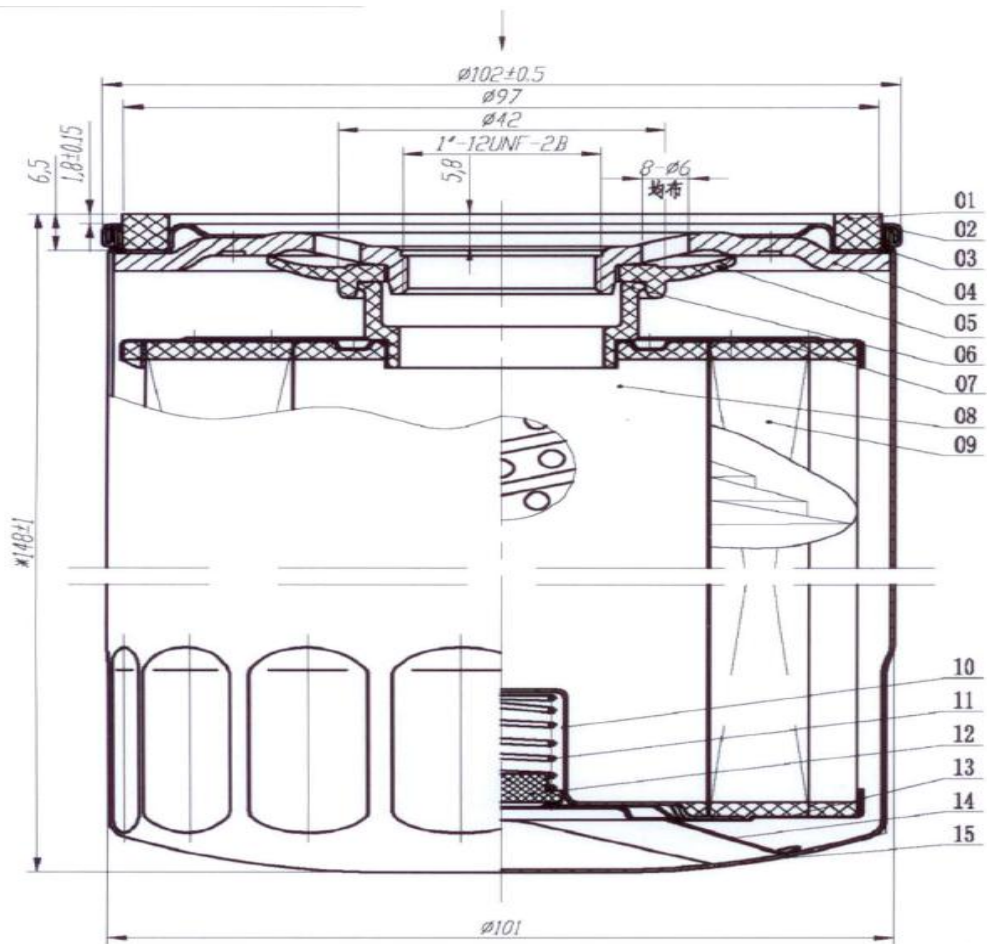

A向 1 : 1

技术要求

- 1、总成应经密封性试验，在0.65MPa气压下，在水中时间不少于10S，过滤器各密封面不允许渗漏。
- 2、在额定流量下，总成原始阻力不大于0.025MPa。
- 3、旁通阀开启压力 $0.8 \pm 0.01\text{MPa}$ 。
- 4、其余型式试验项目，按“JB 5088-91”标准中规定的要求执行。
- 5、使用说明印刷清晰，不允许有漏印、叠印、字体倾斜、模糊、错误等缺陷。
- 6、未注尺寸公差按GB/T1804-m(中等)级执行。