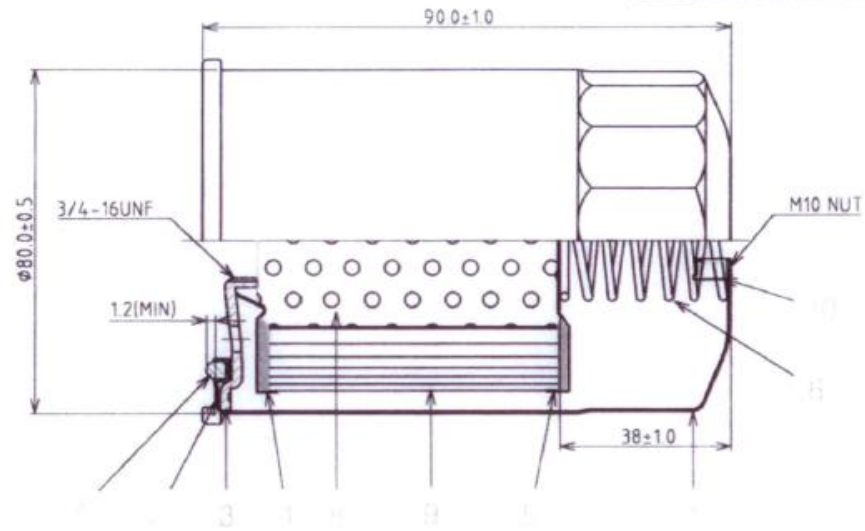

QP0501-7 (REV 01)2000.06.26

SYM.	DATE	DESCRIPTION	SIGN

NOTE(S) :

- Thread (3/4-16UNF)
- Paper area(cm²) : 1,078
- Fold attitude : 14

10	NUT		1	M10
9	PAPER	SK2850	1	70×14×55
8	CORE	CR	1	H70
7	OUT GASKET	NBR	1	
6	SPRING	SPS	1	φ2.3×H50
5	END PLATE LOWER	CR	1	φ70
4	END PLATE UPPER	CR	1	φ70
3	BOTTOM PLATE	PO	1	2.3T
2	SEMMINGCAP	EGI	1	0.6T
1	HOUSING	CR	1	φ80×120
NO	DESCRIPTION	MAT'L	Q'TY	REMARKS