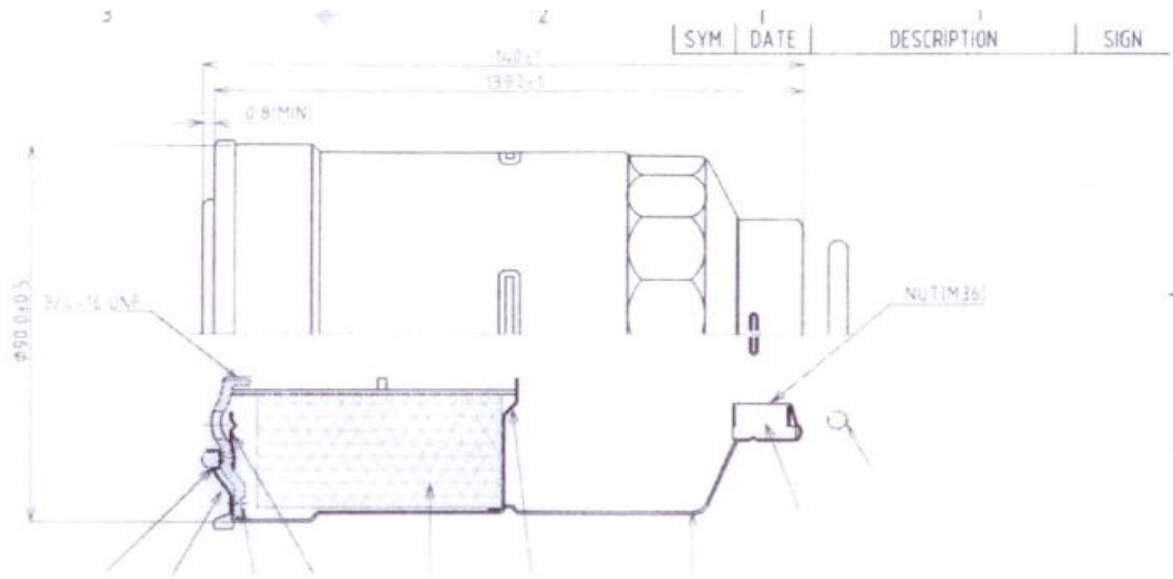

NOTE(S):
Thread (3/4-16UNF)
TORQUE: 2/3

NO	DESCRIPTION	MAT'L	Q'TY	REMARKS
9	BY-PASS	PAPER	1	
8	RING	NBR	1	
7	NUT	PLASTIC	1	M36x1.5P
6	LOWER PLATE	EGI	1	
5	PEPARATOR P/L	CR	1	
4	OUT GASKET	NBR	1	
3	BOTTOM PLATE	PO	1	2.3T
2	SEMMING CAP	CR	1	0.6T
1	HOUSING	CR	1	$\phi 90 \times 135$