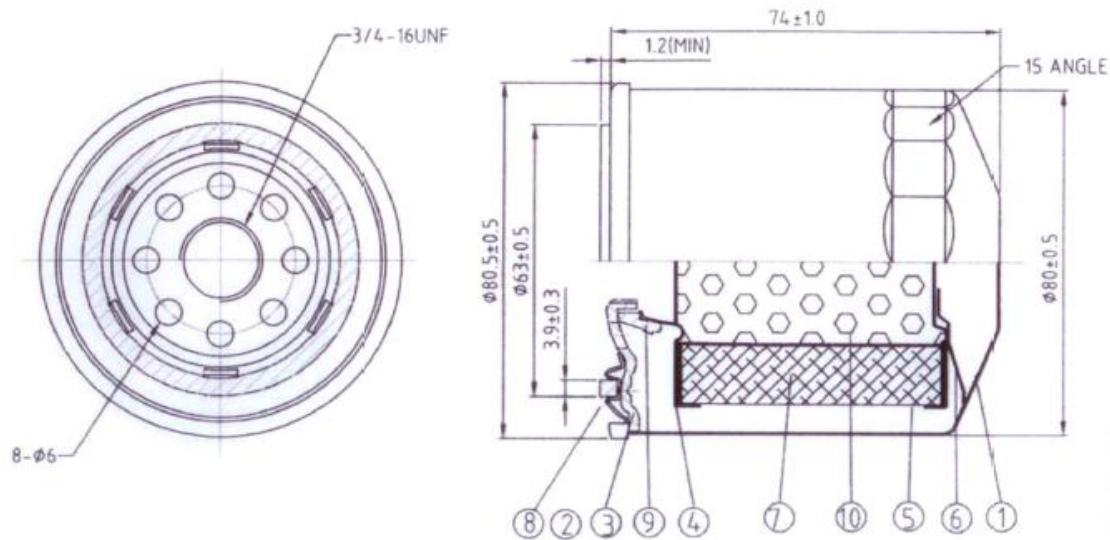

QP0501-7 (REV 01) 2000.06.26

SYM.	DATE	DESCRIPTION	SIGN
------	------	-------------	------

D
C
B

NOTE(S):
 THREAD(3/4-16UNF)
 PAPER AREA(CM²):84.0
 FOLD ATTITUDE(MM):14

10	CORE	CR	1	
9	IN GASKET	NBR	1	
8	OUT GASKET	NBR	1	
7	PAPER		1	
6	SPRING	CR	1	
5	END PLATE LOWER	CR/EGI	1	
4	END PLATE UPPER	CR/EGI	1	
3	BOTTOM PLATE	PO	1	
2	SEMMING CAP	EGI	1	
1	HOUSING	CR	1	
NO	DESCRIPTION	MA	QTY	REMARKS