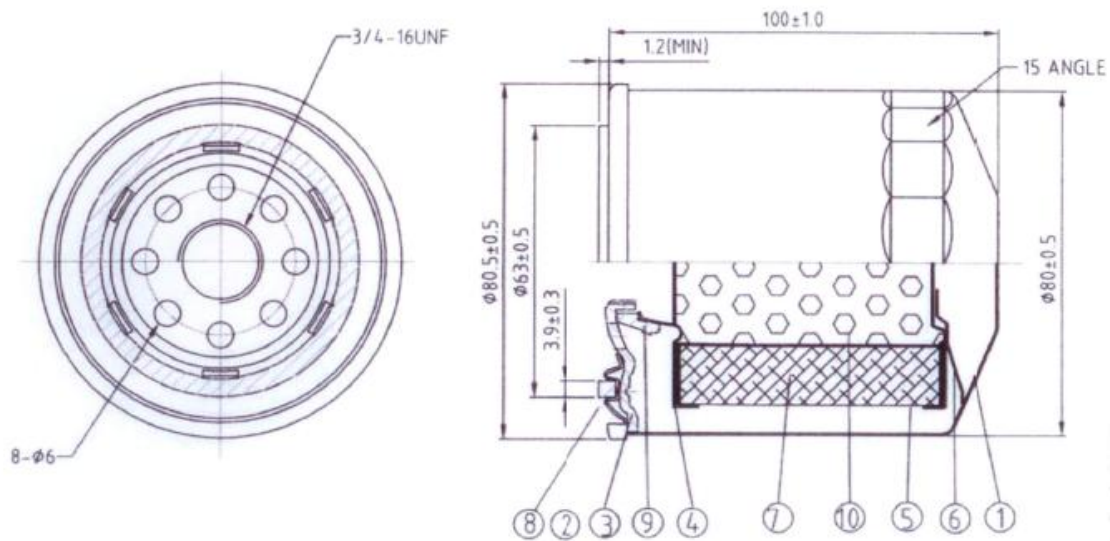

QP0501-7 (REV 01) 2000.06.26

SYM.	DATE	DESCRIPTION	SIGN

D
C
B

NOTE(S):
THREAD(3/4-16UNF)
PAPER AREA(CM²):84.0
FOLD ATTITUDE(MM):14

10	CORE	CR	1	
9	IN GASKET	NBR	1	
8	OUT GASKET	NBR	1	
7	PAPER		1	
6	SPRING	CR	1	
5	END PLATE LOWER	CR/EGI	1	
4	END PLATE UPPER	CR/EGI	1	
3	BOTTOM PLATE	PO	1	
2	SEMMING CAP	EGI	1	
1	HOUSING	CR	1	
NO	DESCRIPTION	MA	QTY	REMARKS