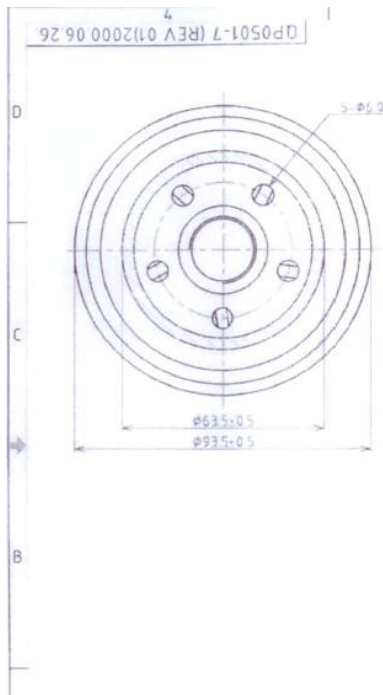

NOTE(S):
Thread(3/4-16UNF)
TORQUE-2/3

9	BY-PASS	PAPER	1	
8	RING	NBR	1	
7	NUT	PLASTIC	1	M36x15P
6	LOWER PLATE	EGI	1	
5	SEPARATOR P/L	CR	1	
4	OUT GASKET	NBR	1	
3	BOTTOM PLATE	PO	1	2.3T
2	SEMMING CAP	CR	1	0.6T
1	HOUSING	CR	1	φ90x135
NO	DESCRIPTION	MAT'L	Q'TY	REMARKS