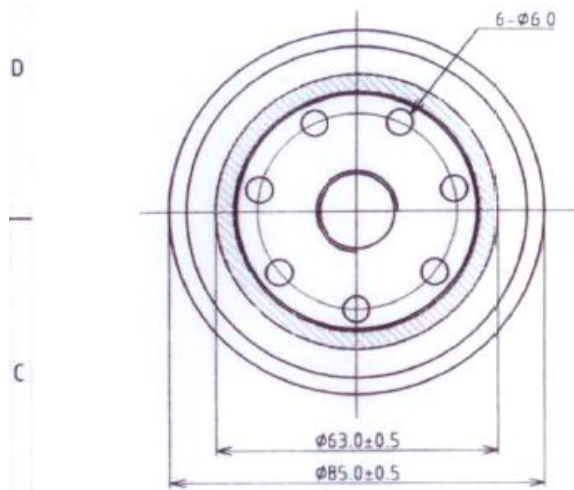

QP0501-7 (REV 01)2000.06.26

SYM.	DATE	DESCRIPTION	SIGN

NOTE(S) :

- Thread (3/4-16UNF)
- Paper area(cm²) : 1,078
- Fold attitude : 14

10	NUT		1	M10
9	PAPER	SK2850	1	70×14×55
8	CORE	CR	1	H70
7	OUT GASKET	NBR	1	
6	SPRING	SPS	1	φ2.3×H50
5	END PLATE LOWER	CR	1	φ70
4	END PLATE UPPER	CR	1	φ70
3	BOTTOM PLATE	PO	1	2.3T
2	SEMMINGCAP	EGI	1	0.6T
1	HOUSING	CR	1	φ80×120
NO	DESCRIPTION	MAT'L	Q'TY	REMARKS