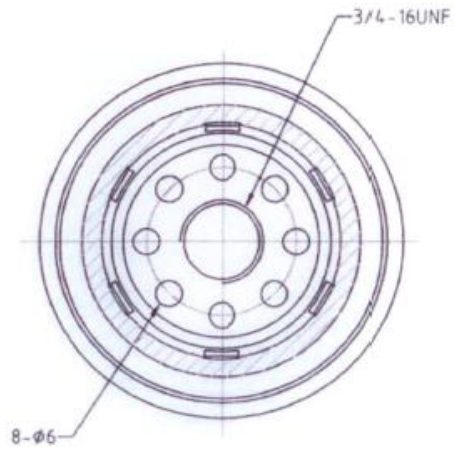

QP0501-7 (REV 01) 2000.06.26

SYM	DATE	DESCRIPTION	SIGN

NOTE(S):
THREAD(3/4-16UNF)
PAPER AREA(CM²):840
FOLD ATTITUDE(MM):14

10	CORE	CR	1	
9	IN GASKET	NBR	1	
8	OUT GASKET	NBR	1	
7	PAPER		1	
6	SPRING	CR	1	
5	END PLATE LOWER	CR/EGI	1	
4	END PLATE UPPER	CR/EGI	1	
3	BOTTOM PLATE	PO	1	
2	SEMMING CAP	EGI	1	
1	HOUSING	CR	1	
NO	DESCRIPTION	MAT	QTY	REMARKS