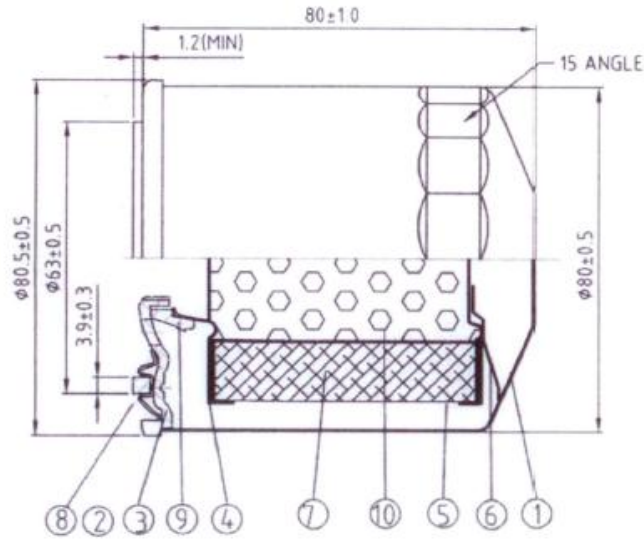

QP0501-7 (REV 01) 2000.06.26

SYM	DATE	DESCRIPTION	SIGN

NOTE(S):
THREAD(3/4-16UNF)
PAPER AREA(CM²):840
FOLD ATTITUDE(MM):14

10	CORE	CR	1	
9	IN GASKET	NBR	1	
8	OUT GASKET	NBR	1	
7	PAPER		1	
6	SPRING	CR	1	
5	END PLATE LOWER	CR/EGI	1	
4	END PLATE UPPER	CR/EGI	1	
3	BOTTOM PLATE	PO	1	
2	SEMMING CAP	EGI	1	
1	HOUSING	CR	1	
NO	DESCRIPTION	MAT	QTY	REMARKS