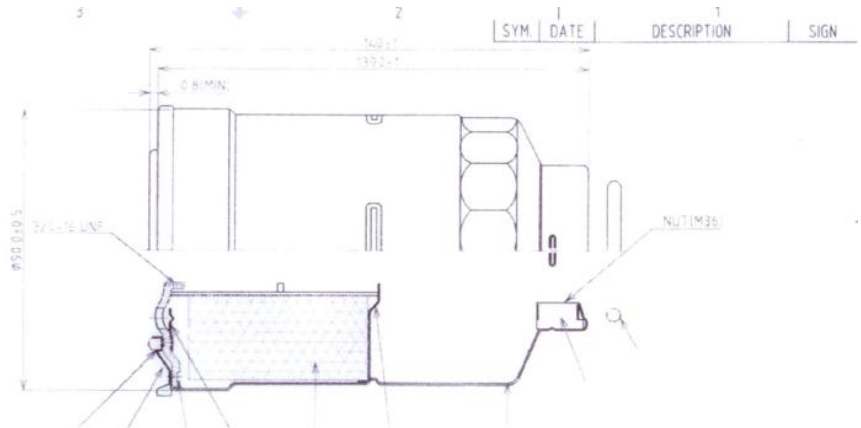

NOTE(S):
Thread(3/4-16UNF)
TORQUE-2/3

9	BY-PASS	PAPER	1	
8	RING	NBR	1	
7	NUT	PLASTIC	1	M36x15P
6	LOWER PLATE	EGI	1	
5	SEPARATOR P/L	CR	1	
4	OUT GASKET	NBR	1	
3	BOTTOM PLATE	PO	1	2.3T
2	SEMMING CAP	CR	1	0.6T
1	HOUSING	CR	1	φ90x135
NO	DESCRIPTION	MAT'L	Q'TY	REMARKS